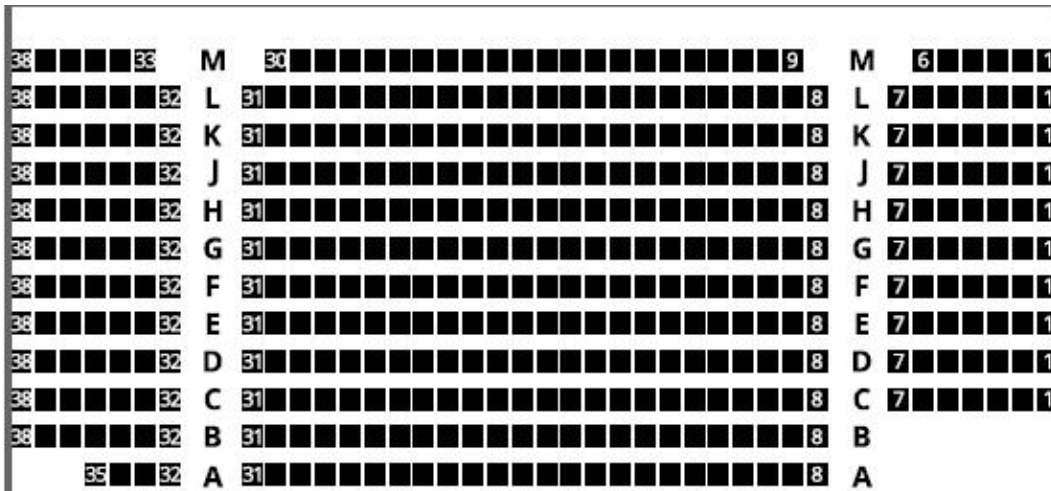

**Three Choirs Concert at Watford Colosseum - 30<sup>th</sup> March 2019**  
**Audience Seating Plan**

**CIRCLE**

**REAR STALLS (TIERED)**

Rows J to N and T to AA allocated for sale by the Three Choirs (apart from the wheelchair seats which will be sold by the Colosseum)

**FRONT STALLS**

Rows A to H removed to accommodate orchestra and provide buffer zone for front row of audience

- HCS
- SCC
- HPC
- Wheelchair

**Stage**