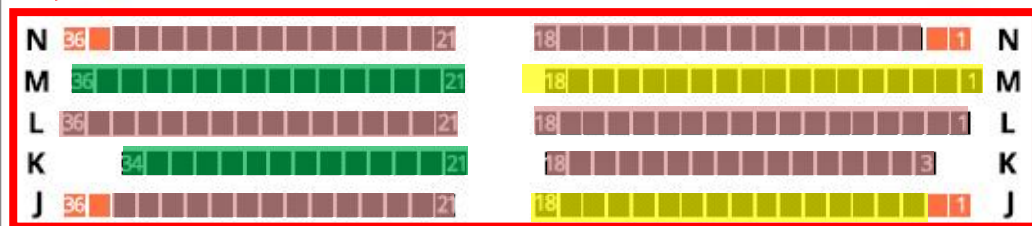

**Three Choirs Concert at Watford Colosseum - 30<sup>th</sup> March 2019**  
**Audience Seating Plan**

**CIRCLE**

**REAR STALLS (TIERED)**

Rows J to N and T to AA allocated for sale by the Three Choirs (apart from the wheelchair seats which will be sold by the Colosseum)

**FRONT STALLS**

Rows A to H removed to accommodate orchestra and provide buffer zone for front row of audience

- HCS
- SCC
- HPC
- Wheelchair

**Stage**