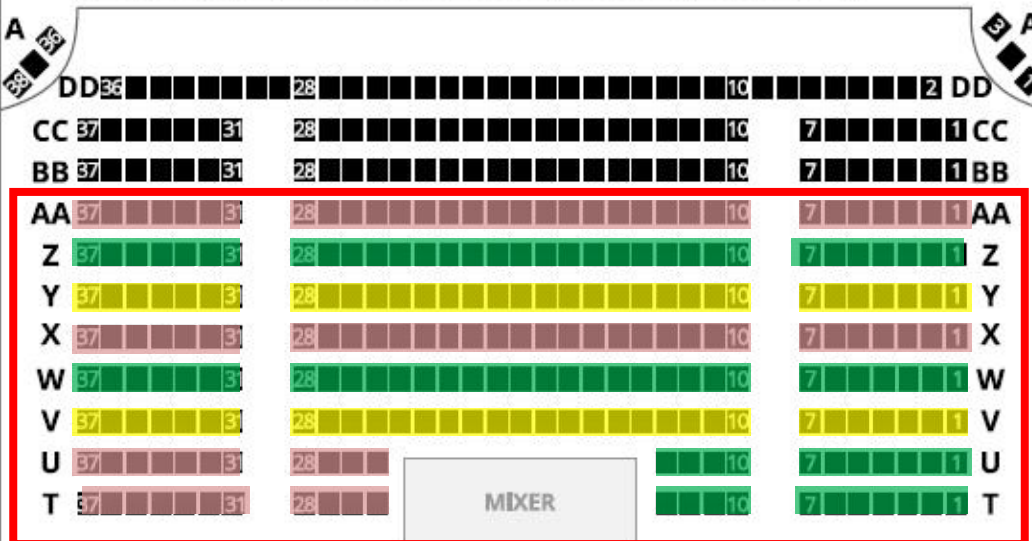

**Three Choirs Concert at Watford Colosseum - 30<sup>th</sup> March 2019**  
**Audience Seating Plan**

**CIRCLE**

**REAR STALLS (TIERED)**

Rows J to N and T to AA allocated for sale by the Three Choirs (apart from the wheelchair seats which will be sold by the Colosseum)

**FRONT STALLS**

Rows A to H removed to accommodate orchestra and provide buffer zone for front row of audience

- HCS
- SCC
- HPC
- Wheelchair

**Stage**